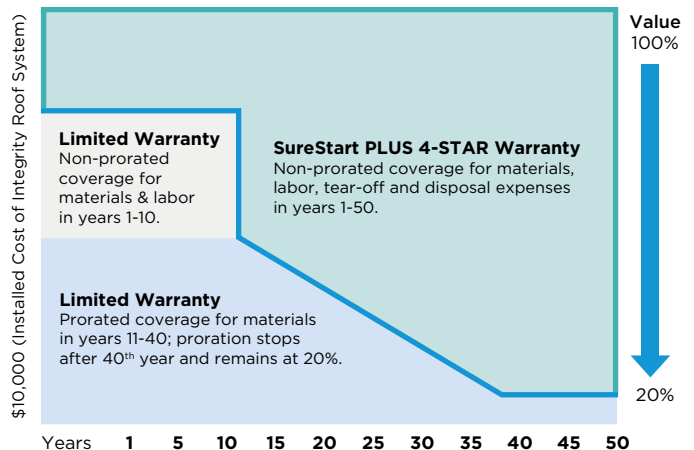

* Applies to single-family detached houses. Duration for all other types of structures is limited to 25 years.

Flat Roof Sections: If a CertainTeed Flintlastic roof system is part of the job, up to 10 squares will be covered for 12, 15 or 20 years depending upon the specific system installed.

The accreditation of a roofing contractor under CertainTeed's ShingleMaster credential is CertainTeed's acknowledgement that the contractor has met the foregoing criteria. This designation is intended to assist homeowners in selecting a contractor, but is not intended as a guarantee of the contractor's workmanship or integrity. Roofing contractors are independent organizations and are not agents or affiliates of CertainTeed. As independent contractors, they, and not CertainTeed, are solely responsible for the quality of their work and the conduct of their employees.

SureStart PLUS Coverage protects your investment

Example of approximate cost for an average residential reroofing project:
Installed cost of an Integrity Roof System: \$10,000

Year	Projected Replacement Cost of an Integrity Roof System (assumes 2% Annual Inflation)	Value Provided by a Typical Limited Warranty	Value Provided by SureStart PLUS 4-STAR Coverage
	Projected Cost	Amount Provided	Amount Provided
1	\$10,200	\$6,120	\$10,200
5	\$11,041	\$6,625	\$11,041
10	\$12,190	\$7,314	\$12,190
11	\$12,434	\$3,233	\$12,434
20	\$14,859	\$2,972	\$14,859
30	\$18,114	\$2,415	\$18,114
40	\$22,080	\$1,472	\$22,080
50	\$26,916	\$1,794	\$26,916

This example is based on most shingle manufacturers limited warranties and is for illustrative purposes only. **Actual costs will vary by region and roof type.**

CertainTeed's SureStart PLUS 4-STAR Coverage versus Limited Lifetime Warranty